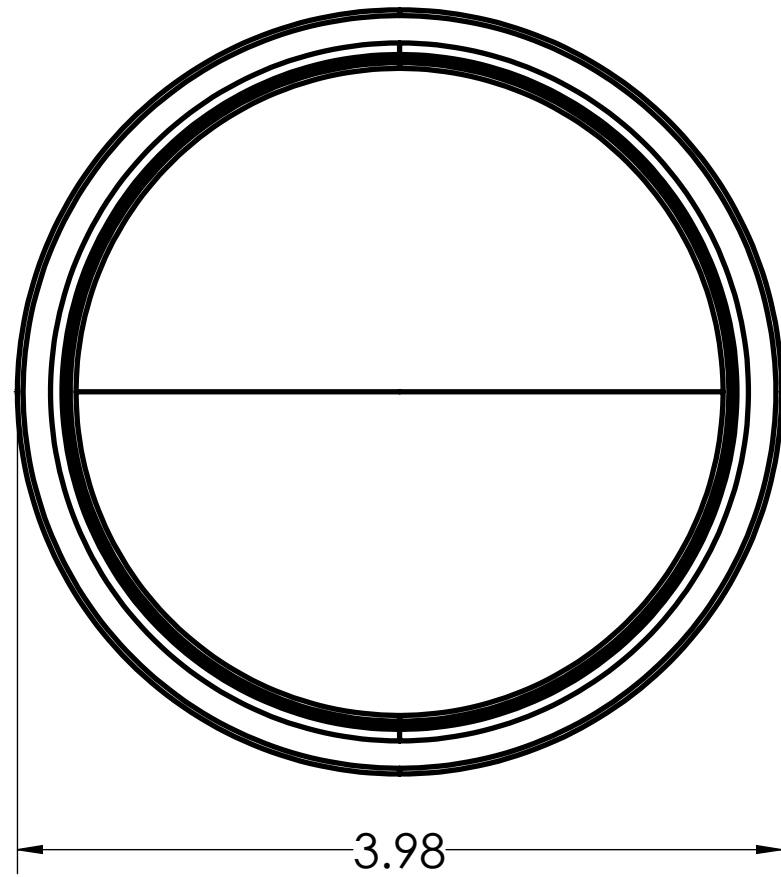

| | | |
|---|--|---------------|
| DIMENSIONS SHOWN ARE FOR REFERENCE AND ARE SUBJECT TO CHANGE WITHOUT NOTICE | | |
| Kraloy, a Division of Multi Fittings Corp. under license | | |
| PART DESCRIPTION EC30 3" PVC END CAP KRALOY | | |
| PRODUCT CODE: 078321 | UNIT: INCHES UNLESS DUAL DIMENSION: INCH [METRIC] | SCALE: NTS |
| DRAWN: | T.Q. | |