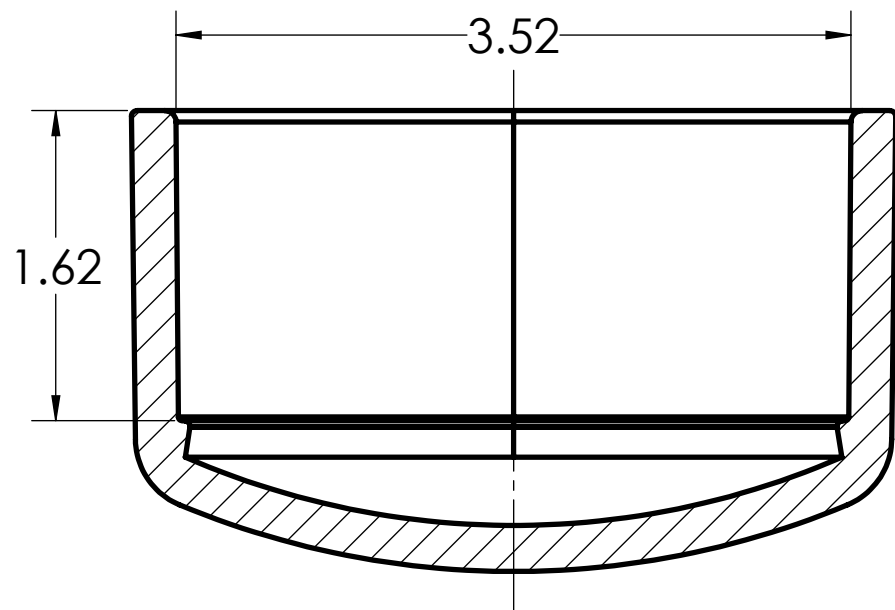

| | | |
|---|--|---------------|
| DIMENSIONS SHOWN ARE FOR REFERENCE AND ARE SUBJECT TO CHANGE WITHOUT NOTICE | | |
| Kraloy, a Division of Multi Fittings Corp. under license | | |
| PART DESCRIPTION EC30 3" PVC END CAP KRALOY | | |
| PRODUCT CODE: 078321 | UNIT: INCHES UNLESS DUAL DIMENSION: INCH [METRIC] | SCALE: NTS |
| DRAWN: | T.Q. | |