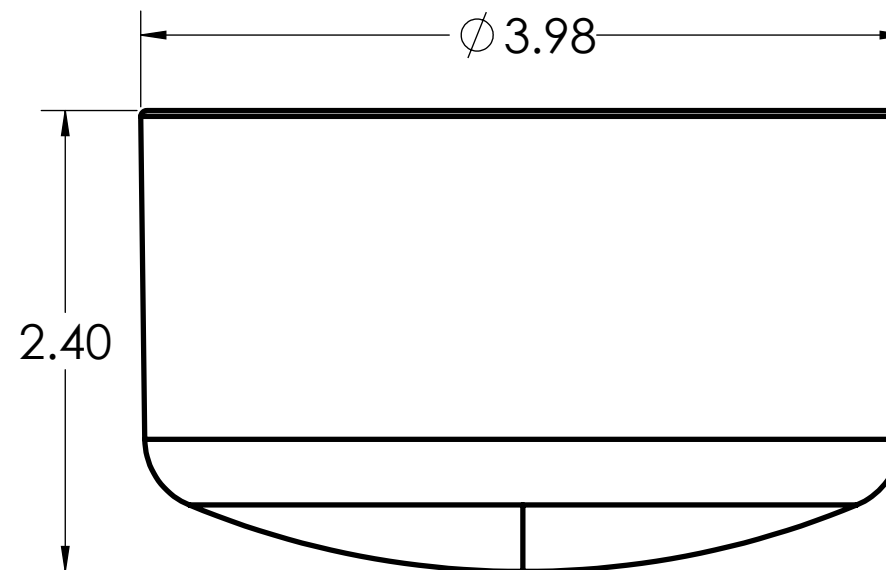

| | | |
|---|--|---------------|
| DIMENSIONS SHOWN ARE FOR REFERENCE AND ARE SUBJECT TO CHANGE WITHOUT NOTICE | | |
| Kraloy, a Division of Multi Fittings Corp. under license | | |
| PART DESCRIPTION EC30 3" PVC END CAP KRALOY | | |
| PRODUCT CODE: 078321 | UNIT: INCHES UNLESS DUAL DIMENSION: INCH [METRIC] | SCALE: NTS |
| DRAWN: | T.Q. | |