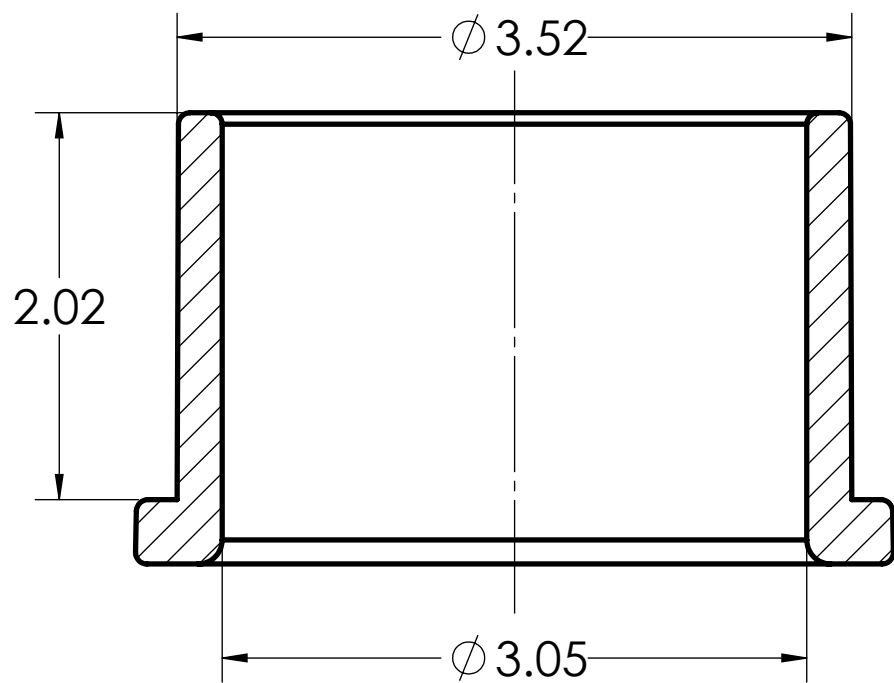

DIMENSIONS SHOWN ARE FOR REFERENCE AND ARE SUBJECT TO CHANGE WITHOUT NOTICE		
Kraloy, a Division of Multi Fittings Corp. under license		
PART DESCRIPTION JBA30 3" PVC JUNCTION BOX ADPT KRALOY		
PRODUCT CODE: 078283	UNIT: INCHES UNLESS DUAL DIMENSION: INCH [METRIC]	SCALE: NTS
DRAWN:	T.Q.	