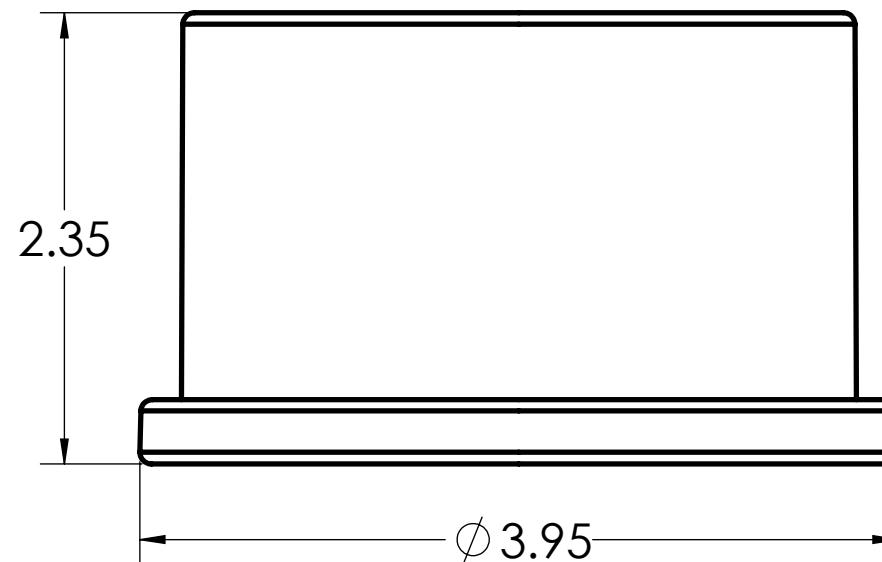

DIMENSIONS SHOWN ARE FOR REFERENCE AND ARE SUBJECT TO CHANGE WITHOUT NOTICE		
Kraloy, a Division of Multi Fittings Corp. under license		
PART DESCRIPTION JBA30 3" PVC JUNCTION BOX ADPT KRALOY		
PRODUCT CODE: 078283	UNIT: INCHES UNLESS DUAL DIMENSION: INCH [METRIC]	SCALE: NTS
DRAWN:	T.Q.	