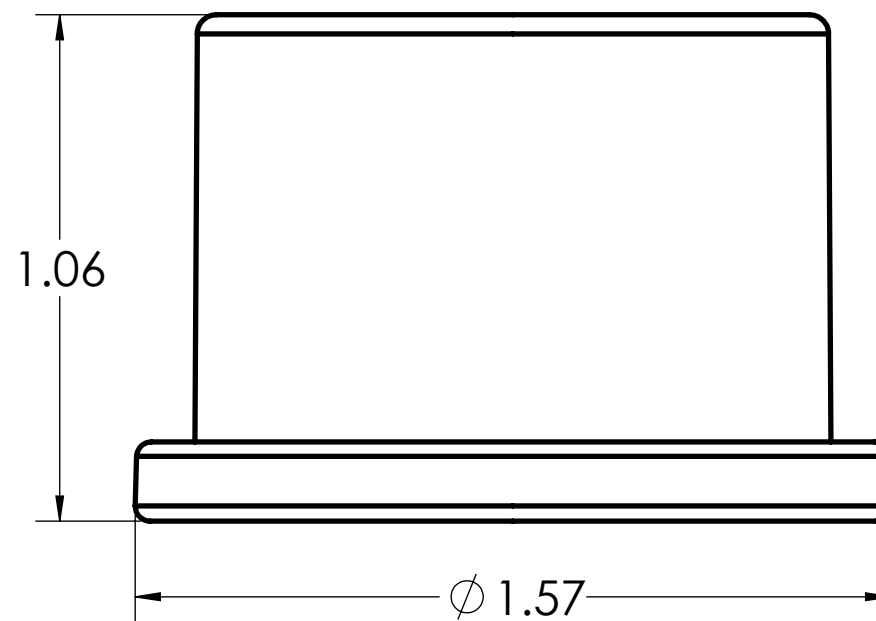

DIMENSIONS SHOWN ARE FOR REFERENCE AND ARE SUBJECT TO CHANGE WITHOUT NOTICE		
Kraloy, a Division of Multi Fittings Corp. under license		
PART DESCRIPTION JBA10 1" PVC JUNCTION BOX ADPT KRALOY		
PRODUCT CODE: 078278	UNIT: INCHES UNLESS DUAL DIMENSION: INCH [METRIC]	SCALE: NTS
DRAWN:	T.Q.	