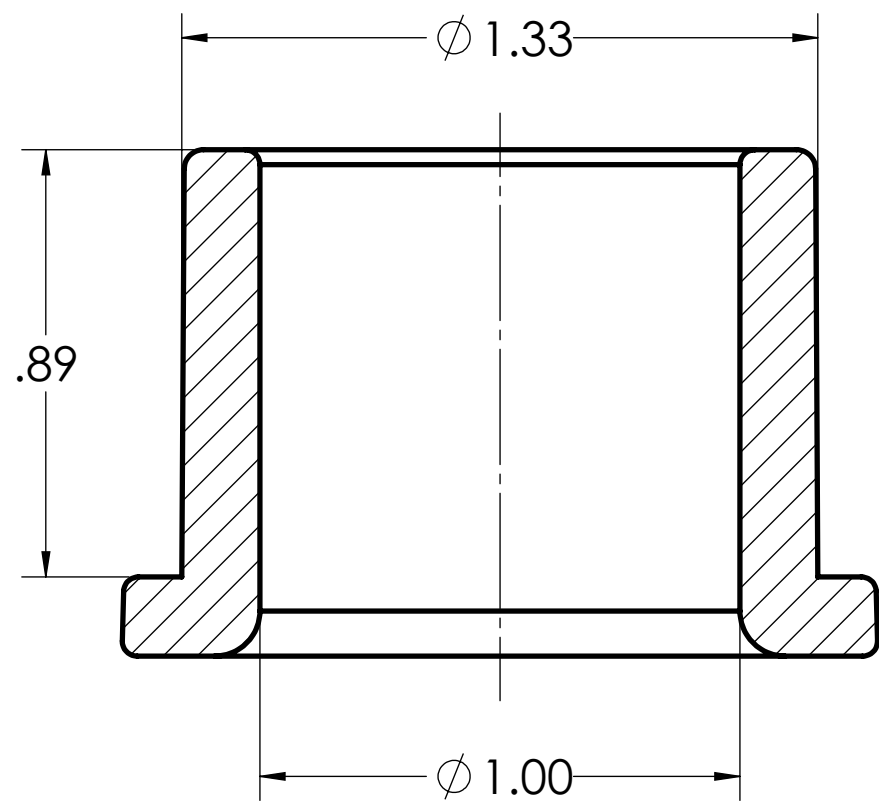

DIMENSIONS SHOWN ARE FOR REFERENCE AND ARE SUBJECT TO CHANGE WITHOUT NOTICE		
Kraloy, a Division of Multi Fittings Corp. under license		
PART DESCRIPTION JBA10 1" PVC JUNCTION BOX ADPT KRALOY		
PRODUCT CODE: 078278	UNIT: INCHES UNLESS DUAL DIMENSION: INCH [METRIC]	SCALE: NTS
DRAWN:	T.Q.	