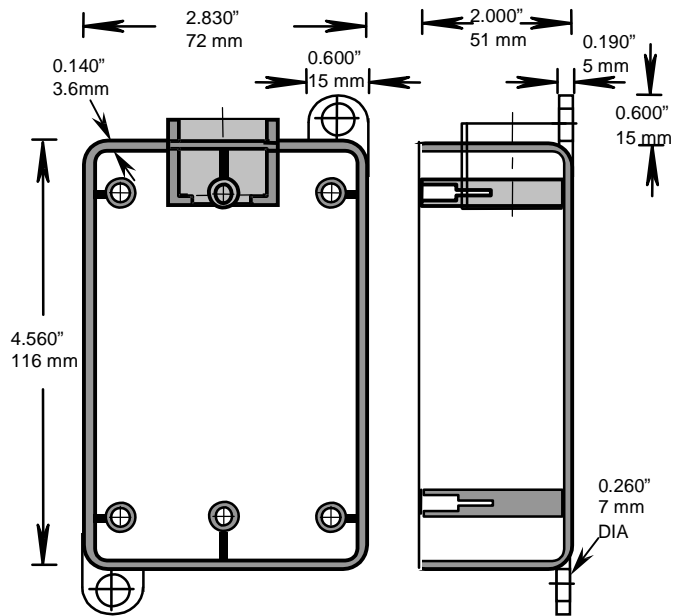

RIGID PVC CONDUIT FITTINGS - KRALOY

ISSUE DATE:
DATE D'EMISSION: 2004 01 15

FSE SINGLE GANG BOXES

SUPERCEDES:
REPLACE: 2003 11 15

4

PRODUCT CODE	PART NUMBER	VOLUME	
		(cubic in)	(cubic mm)
078229	FSE05	17.4	285.1
078230	FSE07	17.4	285.1
178062	FSE05	17.4	285.1
178063	FSE07	17.4	285.1