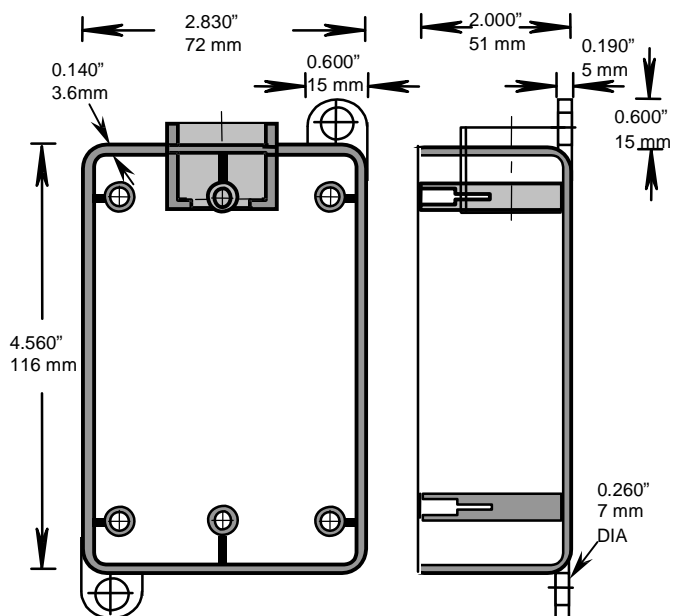

RIGID PVC CONDUIT FITTINGS - KRALOY

ISSUE DATE:
DATE D'EMISSION: 2004 01 15

FSE SINGLE GANG BOXES

SUPERCEDES:
REPLACE: 2003 11 15

4

PRODUCT CODE	PART NUMBER	VOLUME	
		(cubic in)	(cubic mm)
078229	FSE05	17.4	285.1
078230	FSE07	17.4	285.1
178062	FSE05	17.4	285.1
178063	FSE07	17.4	285.1