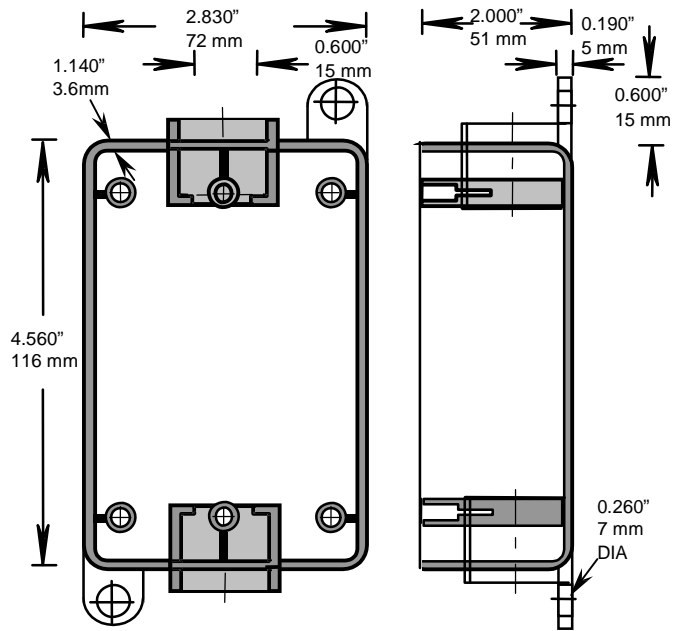

RIGID PVC CONDUIT FITTINGS - KRALOY

FSC SINGLE GANG BOXES

ISSUE DATE:
DATE D'EMISSION: 2004 01 15

SUPERCEDES:
REPLACE: 2003 11 15

4

PRODUCT CODE	PART NUMBER	VOLUME	
		(cubic in)	(cubic mm)
078226	FSC05	15.3	250.7
078227	FSC07	15.3	250.7
178060	FSC05	15.3	250.7
176061	FSC07	15.3	250.7