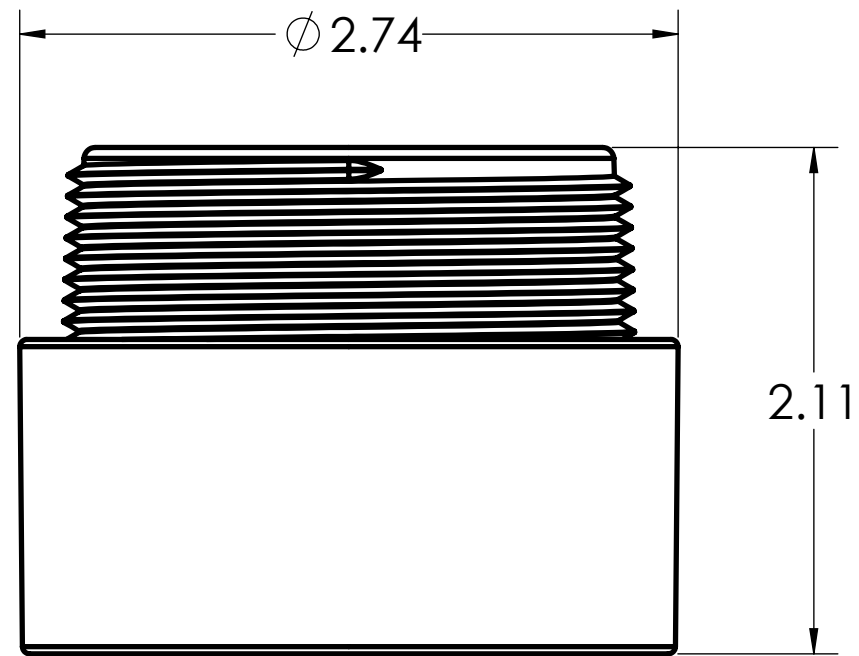

DIMENSIONS SHOWN ARE FOR REFERENCE AND ARE SUBJECT TO CHANGE WITHOUT NOTICE		
Kraloy, a Division of Multi Fittings Corp. under license		
PART DESCRIPTION TA20 2" PVC TERMINAL ADPT KRALOY		
PRODUCT CODE: 078089	UNIT: INCHES UNLESS DUAL DIMENSION: INCH [METRIC]	SCALE: NTS
DRAWN:	K.D.	