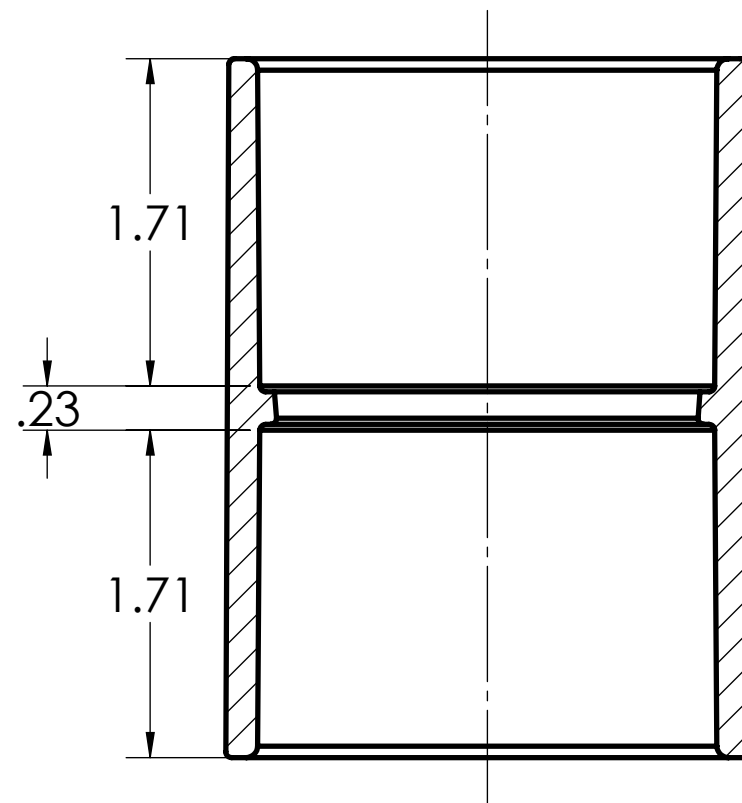

DIMENSIONS SHOWN ARE FOR REFERENCE AND ARE SUBJECT TO CHANGE WITHOUT NOTICE

Kraloy, a Division of Multi Fittings Corp.
under license

PART DESCRIPTION
LLC20 2" PVC LONG LINE CPLG KRALOY

PRODUCT CODE:
078063

UNIT: INCHES UNLESS
DUAL DIMENSION: INCH [METRIC]

SCALE:
NTS

DRAWN: J.C.

DIMENSIONS SHOWN ARE FOR REFERENCE AND ARE SUBJECT TO CHANGE WITHOUT NOTICE

Kraloy, a Division of Multi Fittings Corp.
under license

PART DESCRIPTION
LLC20 2" PVC LONG LINE CPLG KRALOY

PRODUCT CODE: 078063	UNIT: INCHES UNLESS DUAL DIMENSION: INCH [METRIC]	SCALE: NTS
-------------------------	--	---------------

DRAWN: J.C.