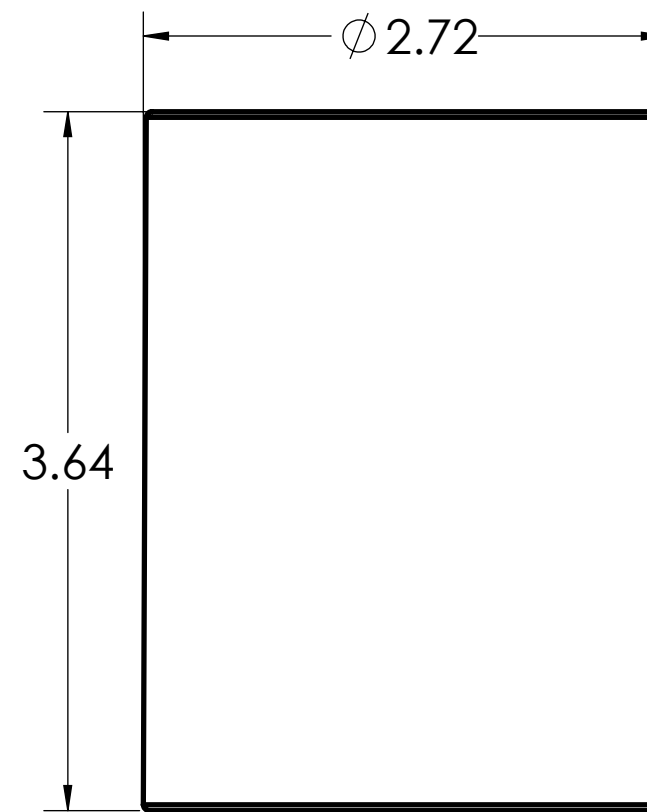

DIMENSIONS SHOWN ARE FOR REFERENCE AND ARE SUBJECT TO CHANGE WITHOUT NOTICE

Kraloy, a Division of Multi Fittings Corp.
under license

PART DESCRIPTION
LLC20 2" PVC LONG LINE CPLG KRALOY

PRODUCT CODE:
078063

UNIT: INCHES UNLESS
DUAL DIMENSION: INCH [METRIC]

SCALE:
NTS

DRAWN: J.C.

DIMENSIONS SHOWN ARE FOR REFERENCE AND ARE SUBJECT TO CHANGE WITHOUT NOTICE

Kraloy, a Division of Multi Fittings Corp.
under license

PART DESCRIPTION
LLC20 2" PVC LONG LINE CPLG KRALOY

PRODUCT CODE: 078063	UNIT: INCHES UNLESS DUAL DIMENSION: INCH [METRIC]	SCALE: NTS
-------------------------	--	---------------

DRAWN: J.C.