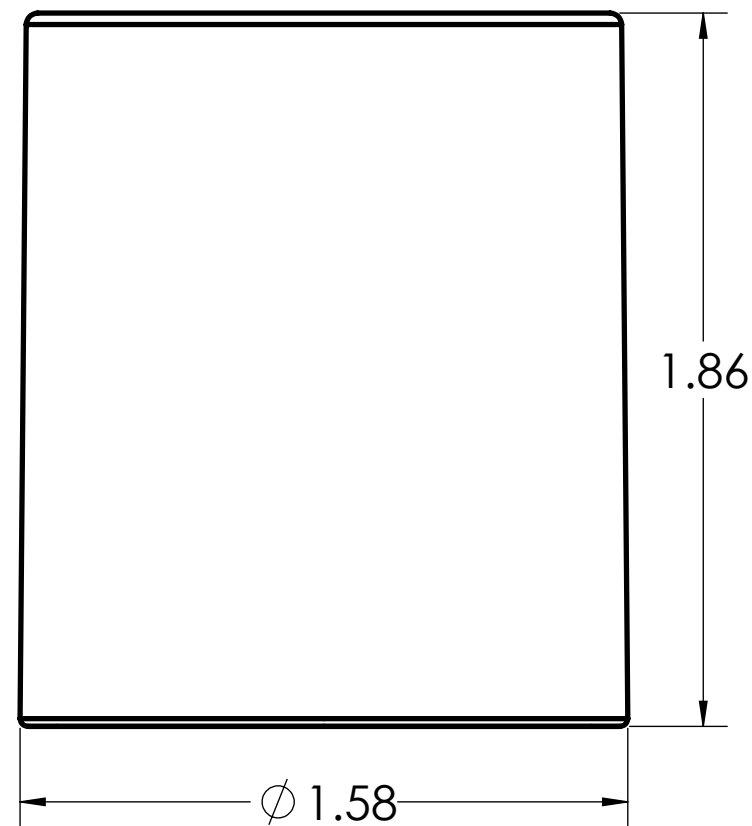

DIMENSIONS SHOWN ARE FOR REFERENCE AND ARE SUBJECT TO CHANGE WITHOUT NOTICE		
Kraloy, a Division of Multi Fittings Corp. under license		
PART DESCRIPTION CP10 1" PVC COUPLING KRALOY		
PRODUCT CODE: 078003	UNIT: INCHES UNLESS DUAL DIMENSION: INCH [METRIC]	SCALE: NTS
DRAWN:	J.C.	