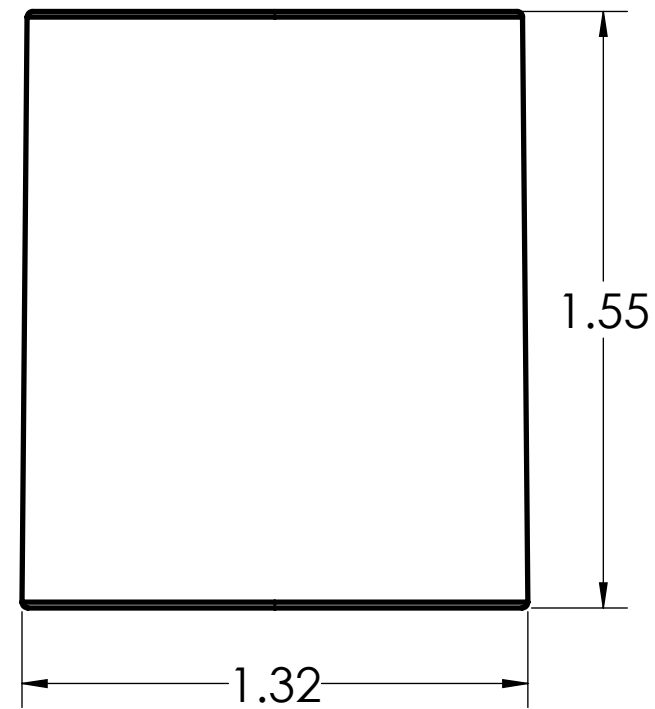

DIMENSIONS SHOWN ARE FOR REFERENCE AND ARE SUBJECT TO CHANGE WITHOUT NOTICE		
<b>Kraloy, a Division of Multi Fittings Corp.</b> under license		
PART DESCRIPTION CP07 3/4" PVC COUPLING KRALOY		
PRODUCT CODE: 078002	UNIT: INCHES UNLESS DUAL DIMENSION: INCH [METRIC]	SCALE: NTS
DRAWN:	B.T.	