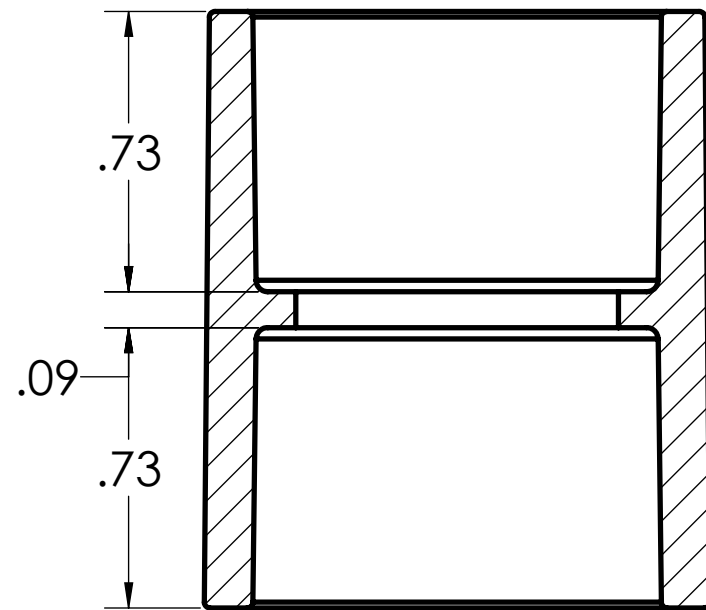

DIMENSIONS SHOWN ARE FOR REFERENCE AND ARE SUBJECT TO CHANGE WITHOUT NOTICE		
<b>Kraloy, a Division of Multi Fittings Corp.</b> under license		
PART DESCRIPTION CP07 3/4" PVC COUPLING KRALOY		
PRODUCT CODE: 078002	UNIT: INCHES UNLESS DUAL DIMENSION: INCH [METRIC]	SCALE: NTS
DRAWN:	B.T.	