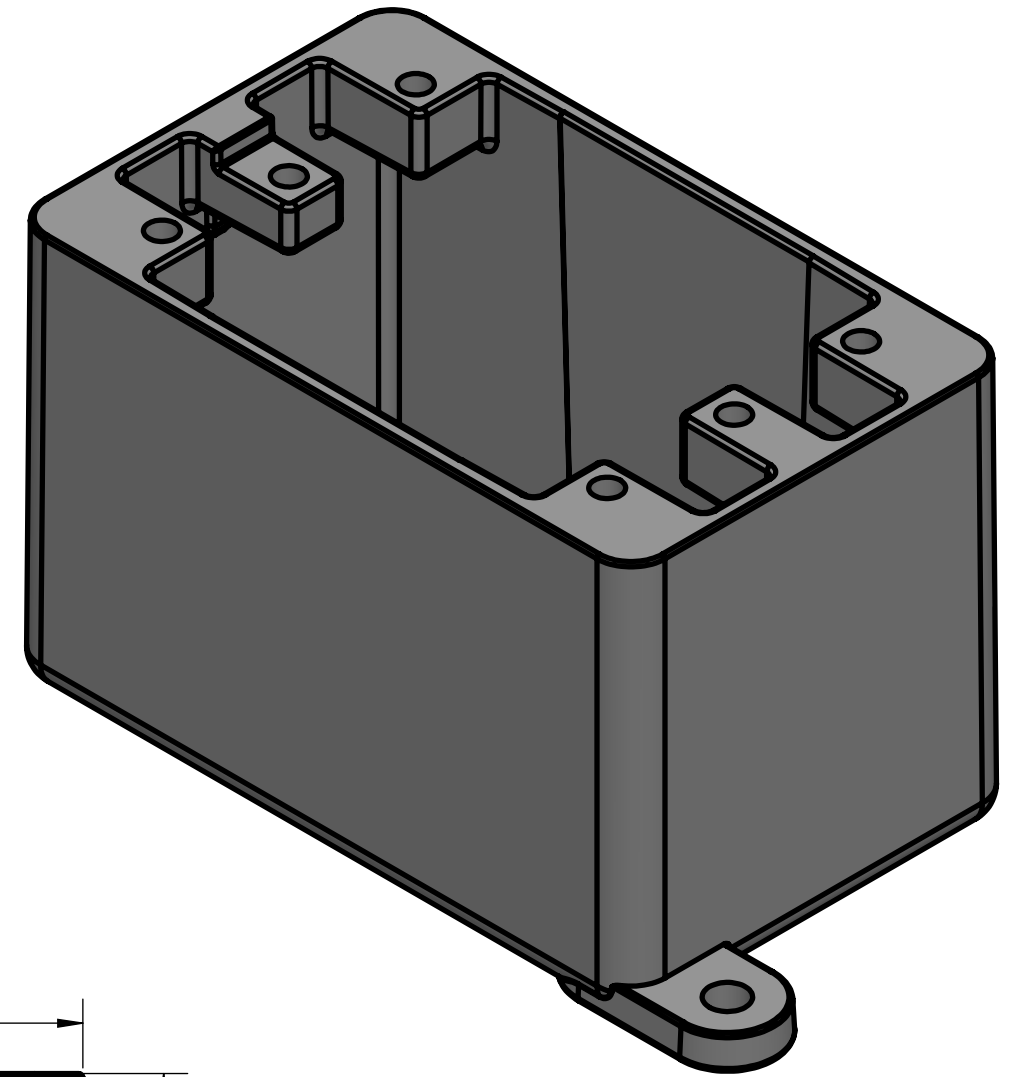

DIMENSIONS SHOWN ARE FOR REFERENCE AND ARE SUBJECT TO CHANGE WITHOUT NOTICE

IPEX Technologies Inc.

PART DESCRIPTION

FD BLANK PVC FD SING. GANG BOX DEEP SCEPTER

PRODUCT CODE:
077603

UNIT: INCHES UNLESS
DUAL DIMENSION: INCH [METRIC]

SCALE:
NTS

DRAWN: K.D.

DIMENSIONS SHOWN ARE FOR REFERENCE AND ARE SUBJECT TO CHANGE WITHOUT NOTICE		
IPEX Technologies Inc.		
<i>PART DESCRIPTION</i> FD BLANK PVC FD SING. GANG BOX DEEP SCEPTER		
<i>PRODUCT CODE:</i> 077603	<i>UNIT: INCHES UNLESS DUAL DIMENSION: INCH [METRIC]</i>	<i>SCALE:</i> NTS
<i>DRAWN:</i>	K.D.	