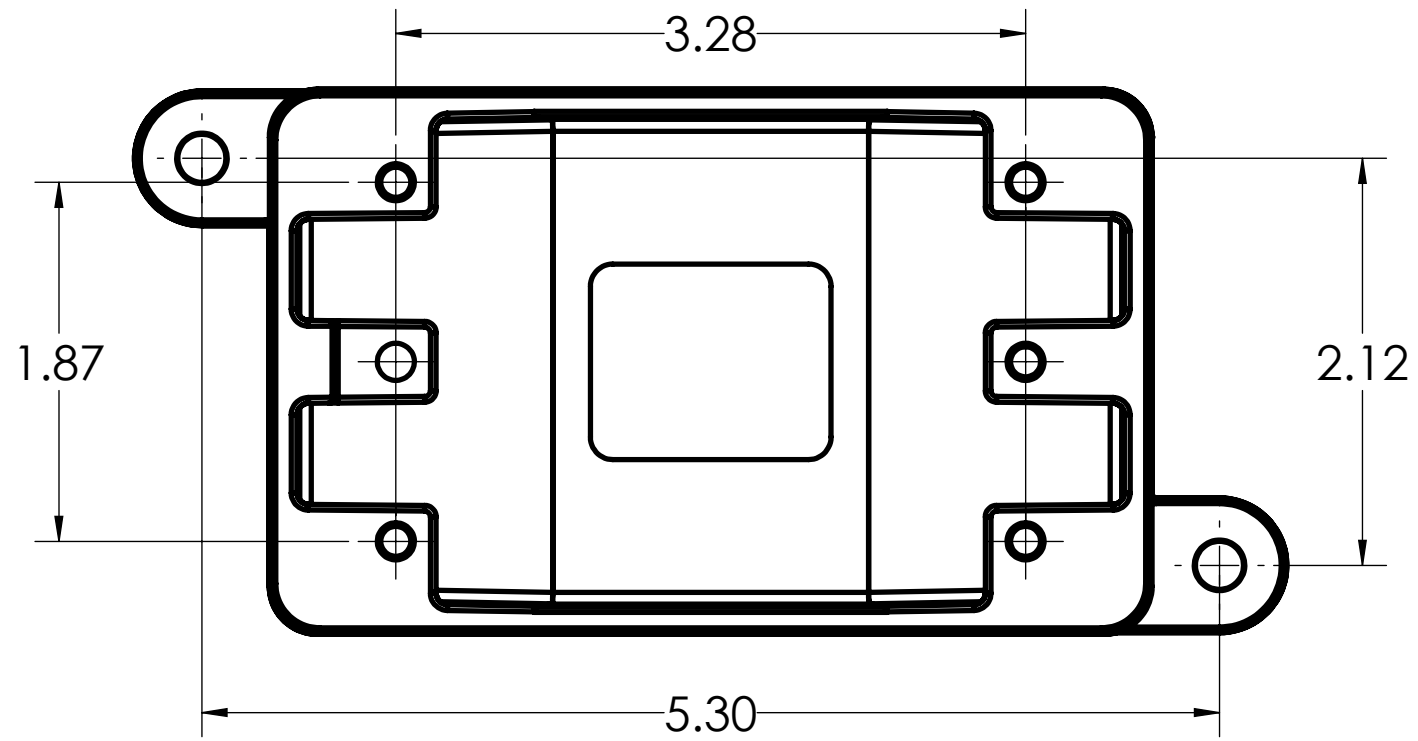

DIMENSIONS SHOWN ARE FOR REFERENCE AND ARE SUBJECT TO CHANGE WITHOUT NOTICE

IPEX Technologies Inc.

PART DESCRIPTION

FD BLANK PVC FD SING. GANG BOX DEEP SCEPTER

PRODUCT CODE:
077603

UNIT: INCHES UNLESS
DUAL DIMENSION: INCH [METRIC]

SCALE:
NTS

DRAWN: K.D.

DIMENSIONS SHOWN ARE FOR REFERENCE AND ARE SUBJECT TO CHANGE WITHOUT NOTICE		
IPEX Technologies Inc.		
<i>PART DESCRIPTION</i> FD BLANK PVC FD SING. GANG BOX DEEP SCEPTER		
<i>PRODUCT CODE:</i> 077603	<i>UNIT: INCHES UNLESS DUAL DIMENSION: INCH [METRIC]</i>	<i>SCALE:</i> NTS
<i>DRAWN:</i>	K.D.	