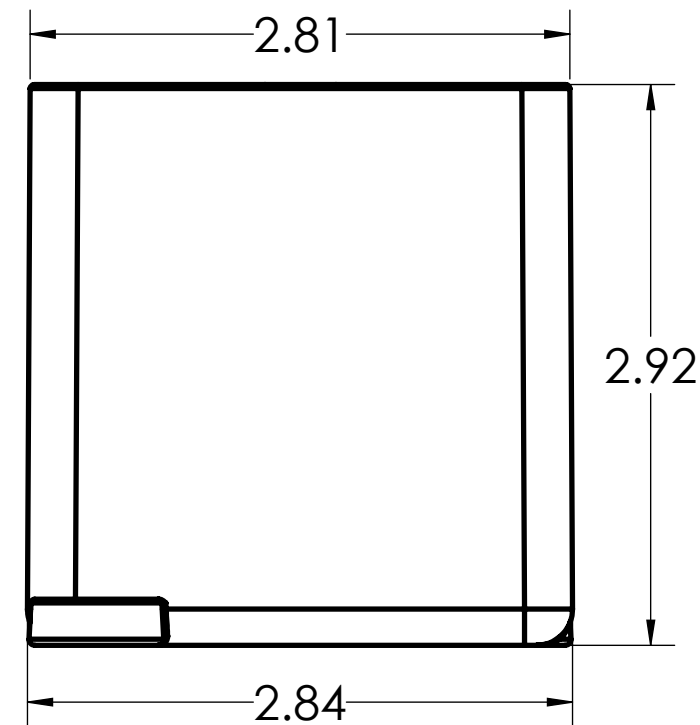

DIMENSIONS SHOWN ARE FOR REFERENCE AND ARE SUBJECT TO CHANGE WITHOUT NOTICE

IPEX Technologies Inc.

PART DESCRIPTION

FD BLANK PVC FD SING. GANG BOX DEEP SCEPTER

PRODUCT CODE:
077603

UNIT: INCHES UNLESS
DUAL DIMENSION: INCH [METRIC]

SCALE:
NTS

DRAWN: K.D.

DIMENSIONS SHOWN ARE FOR REFERENCE AND ARE SUBJECT TO CHANGE WITHOUT NOTICE		
IPEX Technologies Inc.		
<i>PART DESCRIPTION</i> FD BLANK PVC FD SING. GANG BOX DEEP SCEPTER		
<i>PRODUCT CODE:</i> 077603	<i>UNIT: INCHES UNLESS DUAL DIMENSION: INCH [METRIC]</i>	<i>SCALE:</i> NTS
<i>DRAWN:</i>	K.D.	