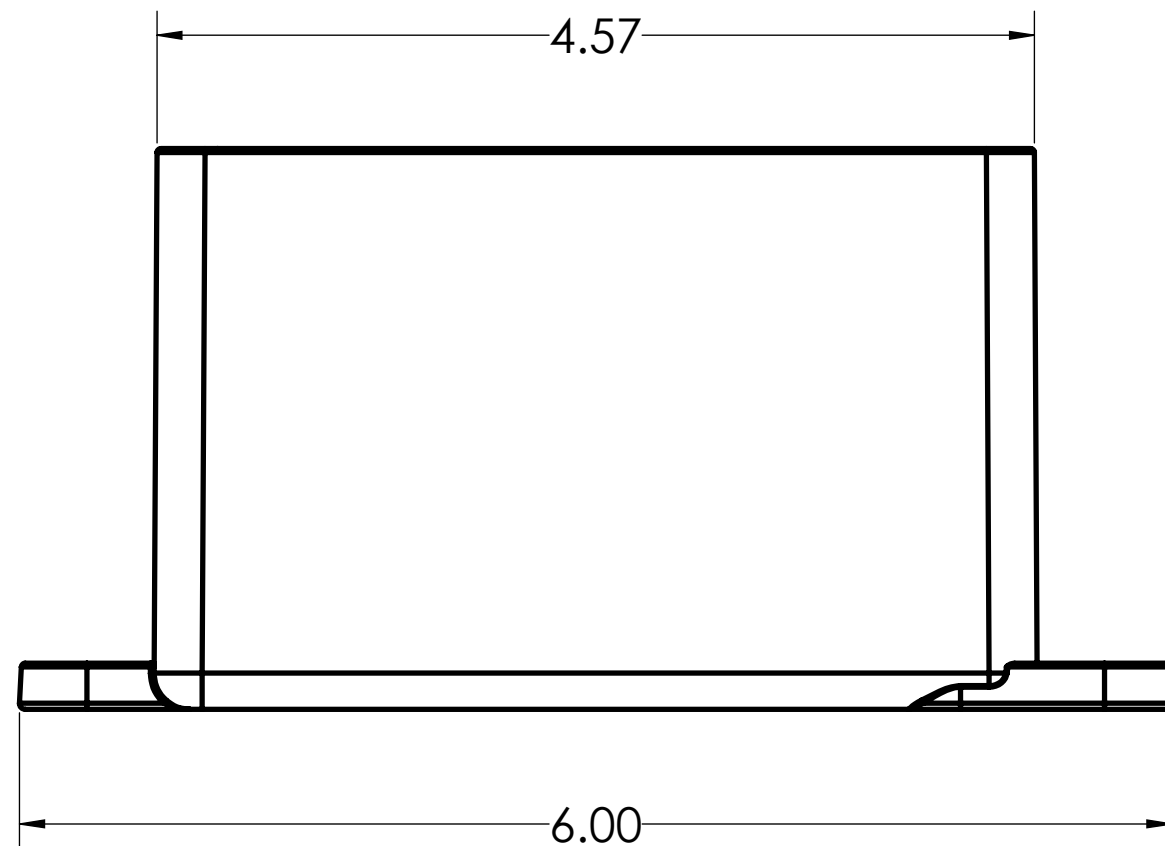

DIMENSIONS SHOWN ARE FOR REFERENCE AND ARE SUBJECT TO CHANGE WITHOUT NOTICE

IPEX Technologies Inc.

PART DESCRIPTION

FD BLANK PVC FD SING. GANG BOX DEEP SCEPTER

PRODUCT CODE:
077603

UNIT: INCHES UNLESS
DUAL DIMENSION: INCH [METRIC]

SCALE:
NTS

DRAWN: K.D.

DIMENSIONS SHOWN ARE FOR REFERENCE AND ARE SUBJECT TO CHANGE WITHOUT NOTICE		
IPEX Technologies Inc.		
<i>PART DESCRIPTION</i> FD BLANK PVC FD SING. GANG BOX DEEP SCEPTER		
<i>PRODUCT CODE:</i> 077603	<i>UNIT: INCHES UNLESS DUAL DIMENSION: INCH [METRIC]</i>	<i>SCALE:</i> NTS
<i>DRAWN:</i>	K.D.	